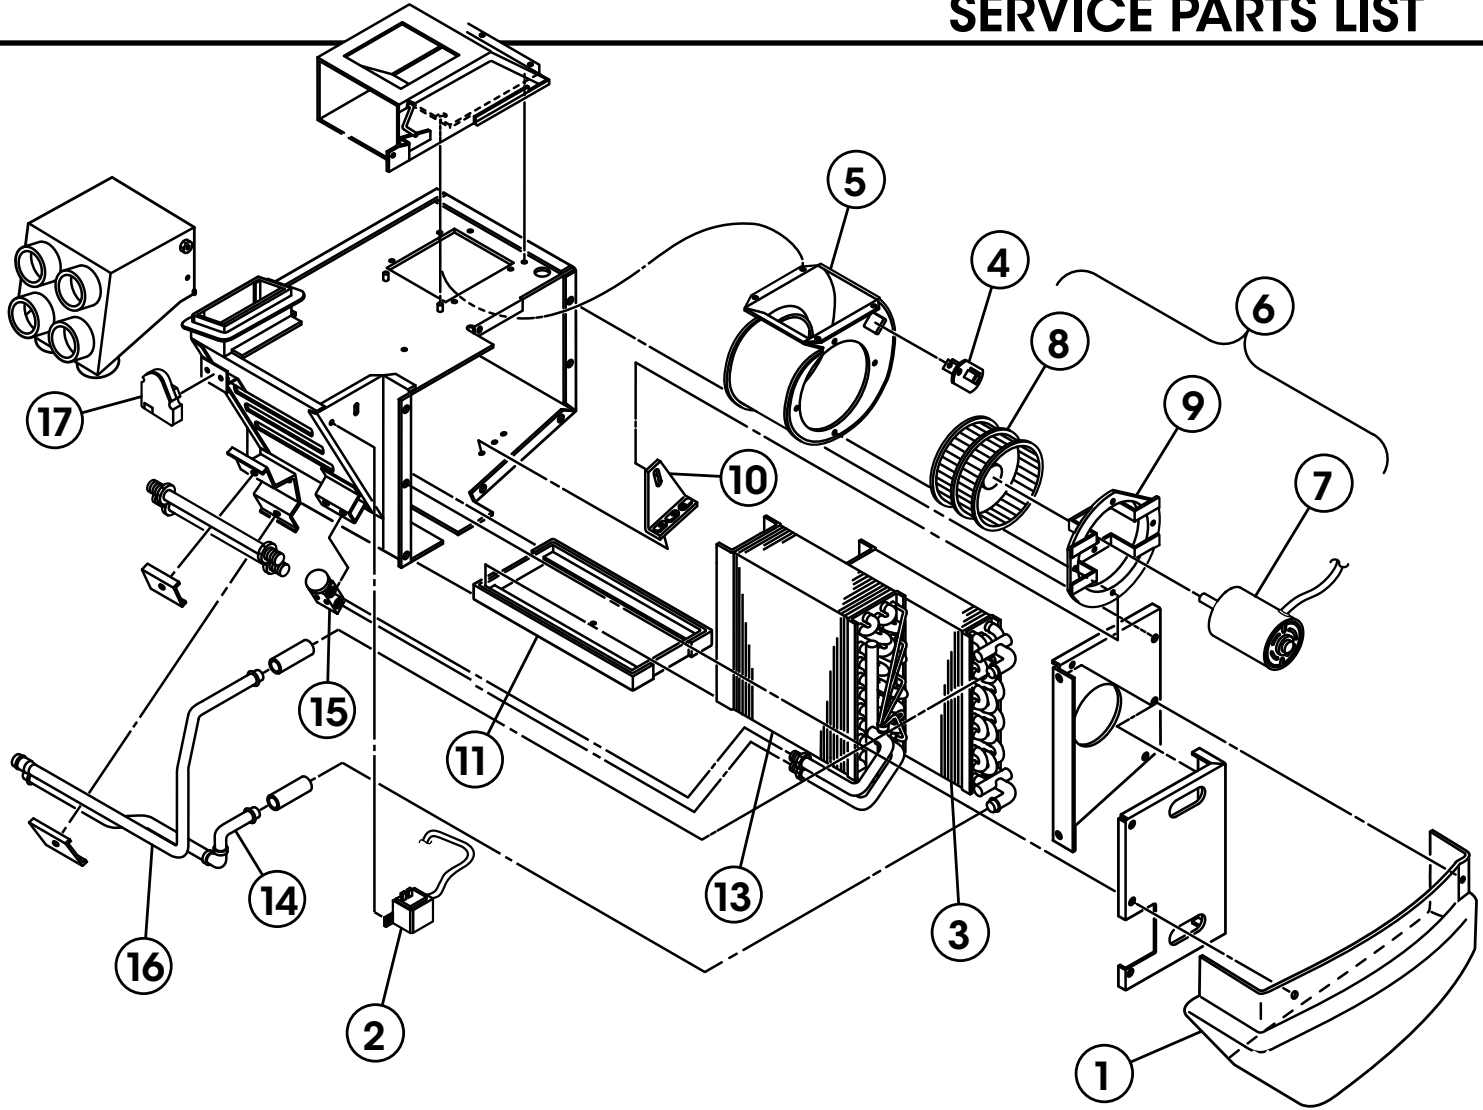

## SERVICE PARTS LIST

ITEM	NOTE	PART NO.	DESCRIPTION	CAT. NO.
1		RD-3-4790-2P	Trim Cover Assembly	
2		RD-5-4531-24P	Thermostat-Side Mount	71R3200
3		RD-1-0700-0P	Heater Core Assembly	76R3910
4		RD-5-3647-0P	Resistor	71R1450
5		RD-3-4710-0P	Blower Housing Assembly	
6		RD-3-4776-0P	Motor Blower Assembly	
7		RD-5-6526-0P	Motor - 12V	73R0422
8		RD-3-2557-2P	Blower Wheel	73R7151
9		RD-3-4730-0P	Entry Ring Assembly	
10		RD-3-4720-0P	Bracket Assembly - Blower Support	
11		RD-3-4715-0P	Drain Pan Assembly	

ITEM	NOTE	PART NO.	DESCRIPTION	CAT. NO.
12	A	RD-5-3550-120P	Drain Hose	78R0070
13		RD-2-1616-0P	Evaporator Assembly	76R7520
14		RD-1-0723-0P	Tube Assembly Inlet Heater Core	
15		RD-5-6868-0P	Expansion Valve	71R8301
16		RD-1-0722-0P	Tube Outlet Heater Core	
17		RD-5-6320-0P	Motor Actuator	71R3575
18	A	RD-5-4408-0P	Relay 12V	71R1702
19	A	RD-5-6220-0P	Louver Assembly (4)	72R2105
20	A	RD-5-3758-0P	Ball Louver Assembly (2)	72R2550
21	A	RD-3-5390-0P	A/C Mode Switch	
22	A	RD-5-7760-1P	Water Valve	72R5220